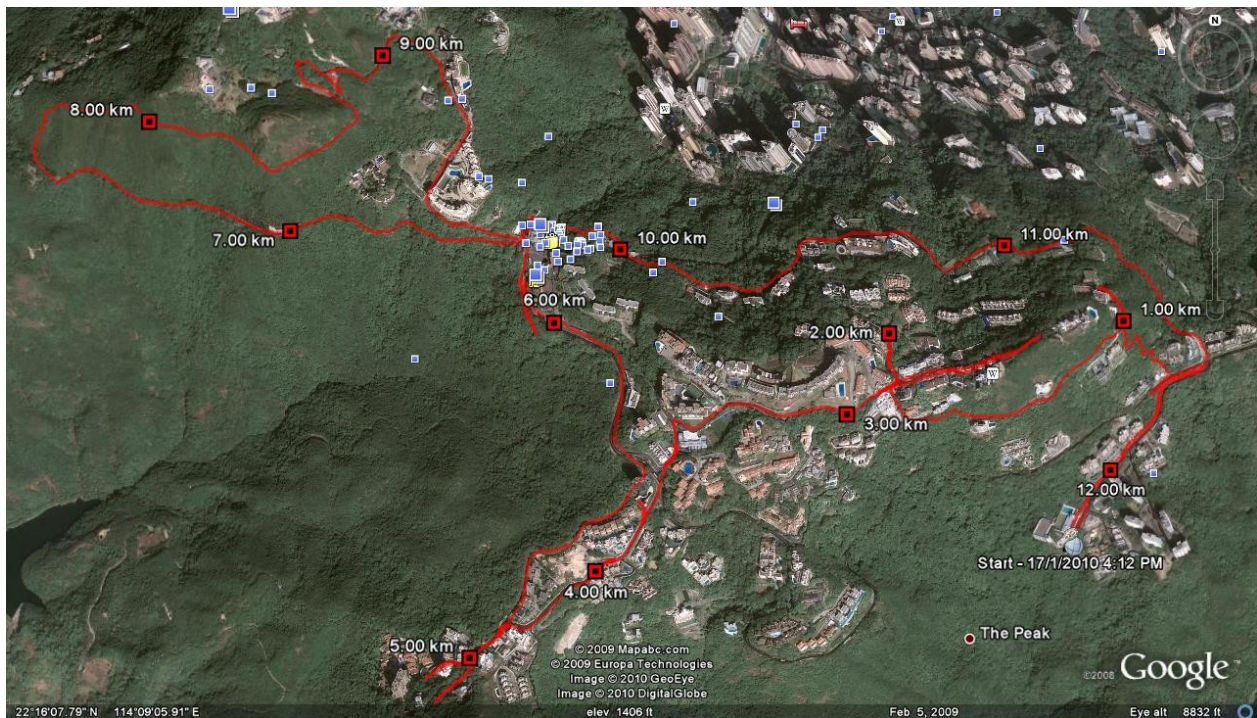

For all your hashing news read [Asia Pacific Harrier](http://www.asiapacificharrier.com)

www.asiapacificharrier.com

This Weeks Run...

Run No:	Hares:	Place:	Date:
1191	Smagma, Bware Wabbit and Self-Raising Flower	Guildford Road	17 th Jan 2009

A discerning group assembled for **Smagma's** birthday run in Guildford Road, ably assisted by co-hares **Bwaer Wabbit** and **Self-Raising Flower**. Weather conditions were excellent with bright sun and clear views (well almost). Well done the **RA**.

Directions were despatched at 4pm and it was On On up the road. A quick check at the top and the correct path was found to be behind the petrol station. **ET, Motormouth, Happy Valley and Angel** struggled up the steps until we hit Severn Road which then headed left. Up to Pollocks Path and another check which had caught out **Hopeless, CPH, Bravehart, Freef*ck, Precious Pussy** and others.

On On up the road then down past Peak School to the bridge leading to Mount Kellet Road. There was a fear that Smagma would take us down Peel

Rise towards Aberdeen Country Park - but luckily no. Onwards towards Matilda and then looping back down towards the Peak Galeria. Front runners headed up towards Governor's Path. Slower and more stealthy runners took the path down to Barker Road which wound its way back to the start.